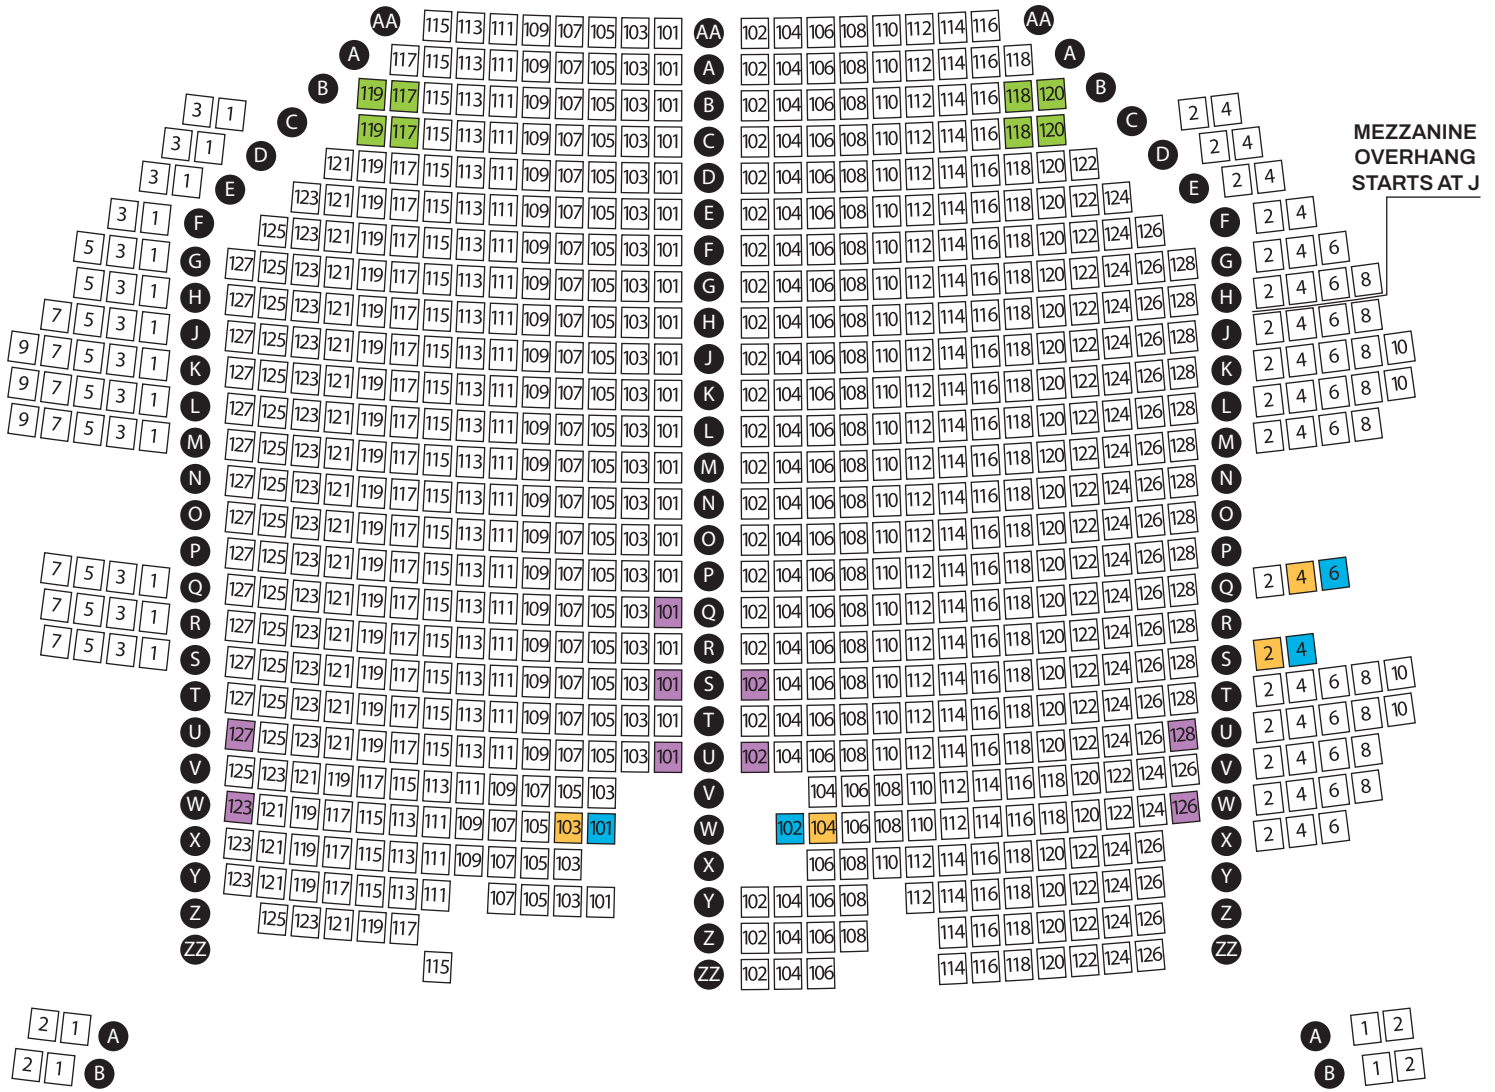

THE PALACE THEATRE SEATING CHART

ORCHESTRA FLOOR

MEZZANINE

BALCONY

ACCESSIBLE SEATING

WHEELCHAIR ACCESSIBLE TICKETS

These are spaces reserved for guests who will remain in their wheelchair to enjoy the show.

LOW VISION & HARD OF HEARING

These seats are reserved for guests with visual or hearing disabilities.

AISLE TRANSFER SEATS

These seats have movable armrests for guests who have limited mobility. Some of these seats require the use of stairs.

COMPANION SEATS

These seats are reserved for guests accompanying individuals who purchase wheelchair accessible tickets.