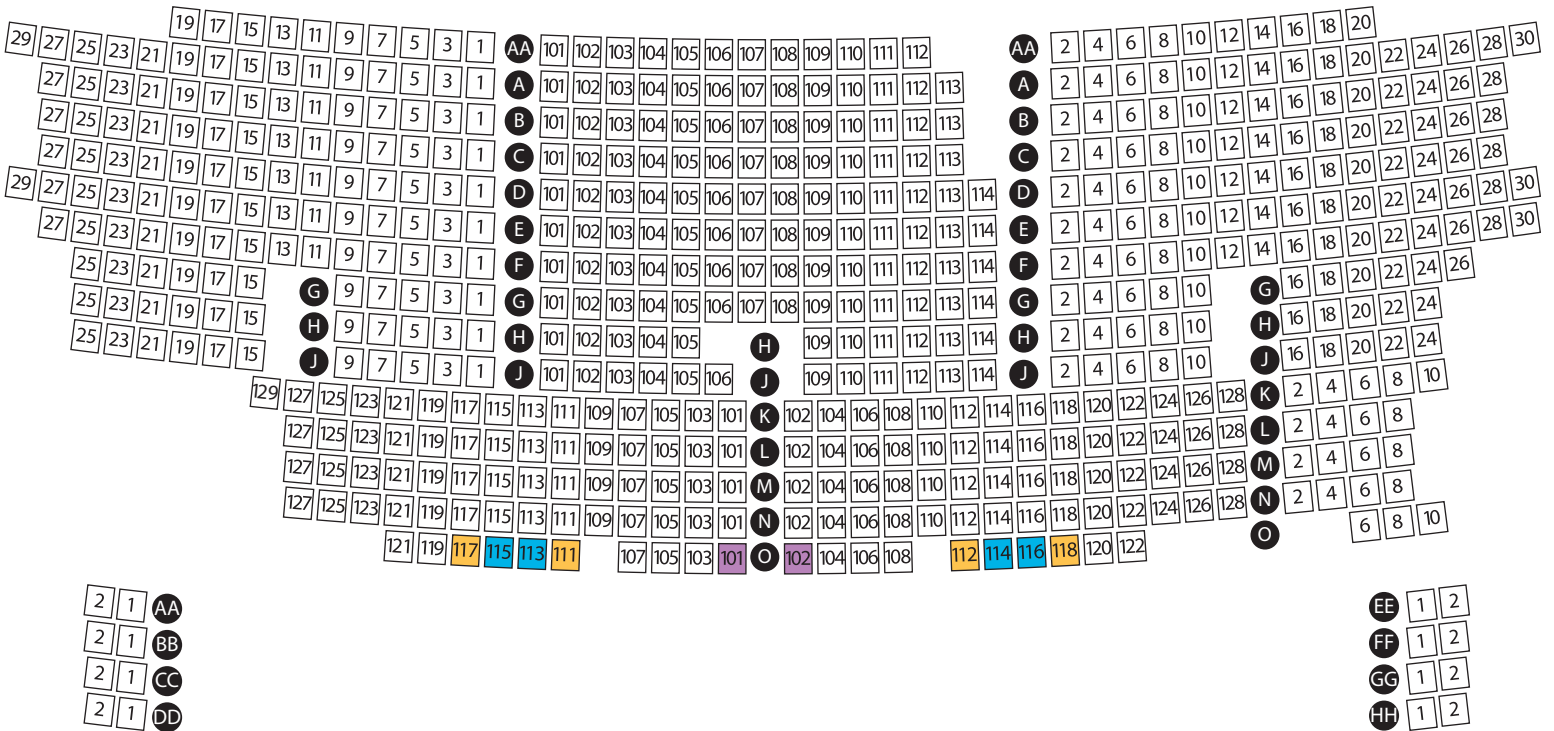

THE PALACE THEATRE SEATING CHART

ORCHESTRA FLOOR

MEZZANINE

BALCONY

ACCESSIBLE SEATING

WHEELCHAIR ACCESSIBLE TICKETS

These are spaces reserved for guests who will remain in their wheelchair to enjoy the show.

LOW VISION & HARD OF HEARING

These seats are reserved for guests with visual or hearing disabilities.

AISLE TRANSFER SEATS

These seats have movable armrests for guests who have limited mobility. Some of these seats require the use of stairs.

COMPANION SEATS

These seats are reserved for guests accompanying individuals who purchase wheelchair accessible tickets.