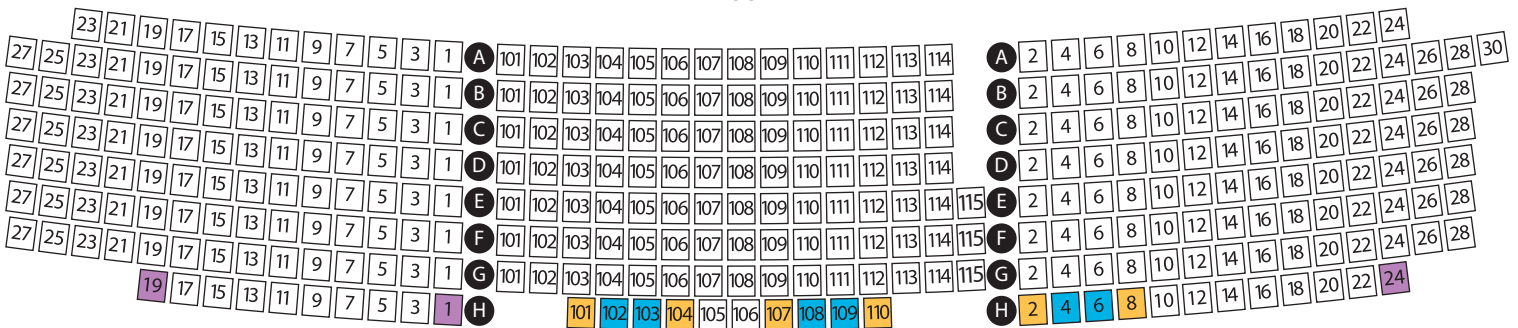

THE PALACE THEATRE SEATING CHART

ORCHESTRA FLOOR

MEZZANINE

BALCONY

ACCESSIBLE SEATING

WHEELCHAIR ACCESSIBLE TICKETS

These are spaces reserved for guests who will remain in their wheelchair to enjoy the show.

LOW VISION & HARD OF HEARING

These seats are reserved for guests with visual or hearing disabilities.

AISLE TRANSFER SEATS

These seats have movable armrests for guests who have limited mobility. Some of these seats require the use of stairs.