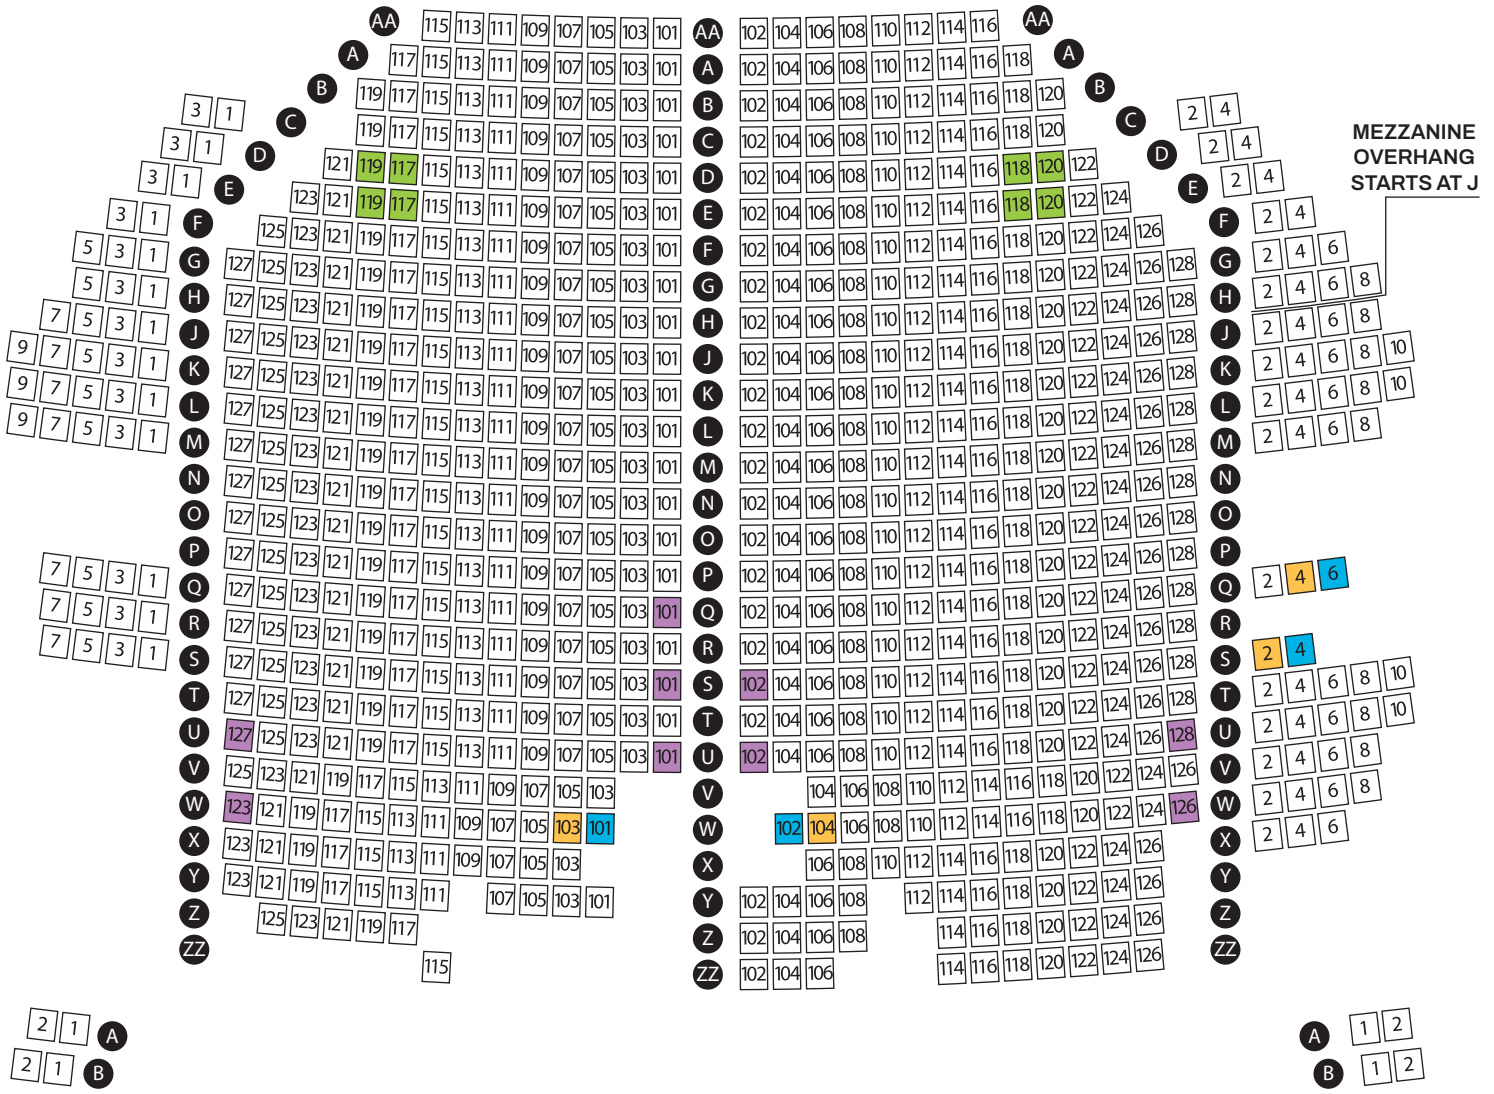

THE PALACE THEATRE SEATING CHART

ORCHESTRA FLOOR

MEZZANINE

BALCONY

ACCESSIBLE SEATING

WHEELCHAIR ACCESSIBLE TICKETS

These are spaces reserved for guests who will remain in their wheelchair to enjoy the show.

LOW VISION & HARD OF HEARING

These seats are reserved for guests with visual or hearing disabilities.

AISLE TRANSFER SEATS

These seats have movable armrests for guests who have limited mobility. Some of these seats require the use of stairs.

COMPANION SEATS

These seats are reserved for guests accompanying individuals who purchase wheelchair accessible tickets.