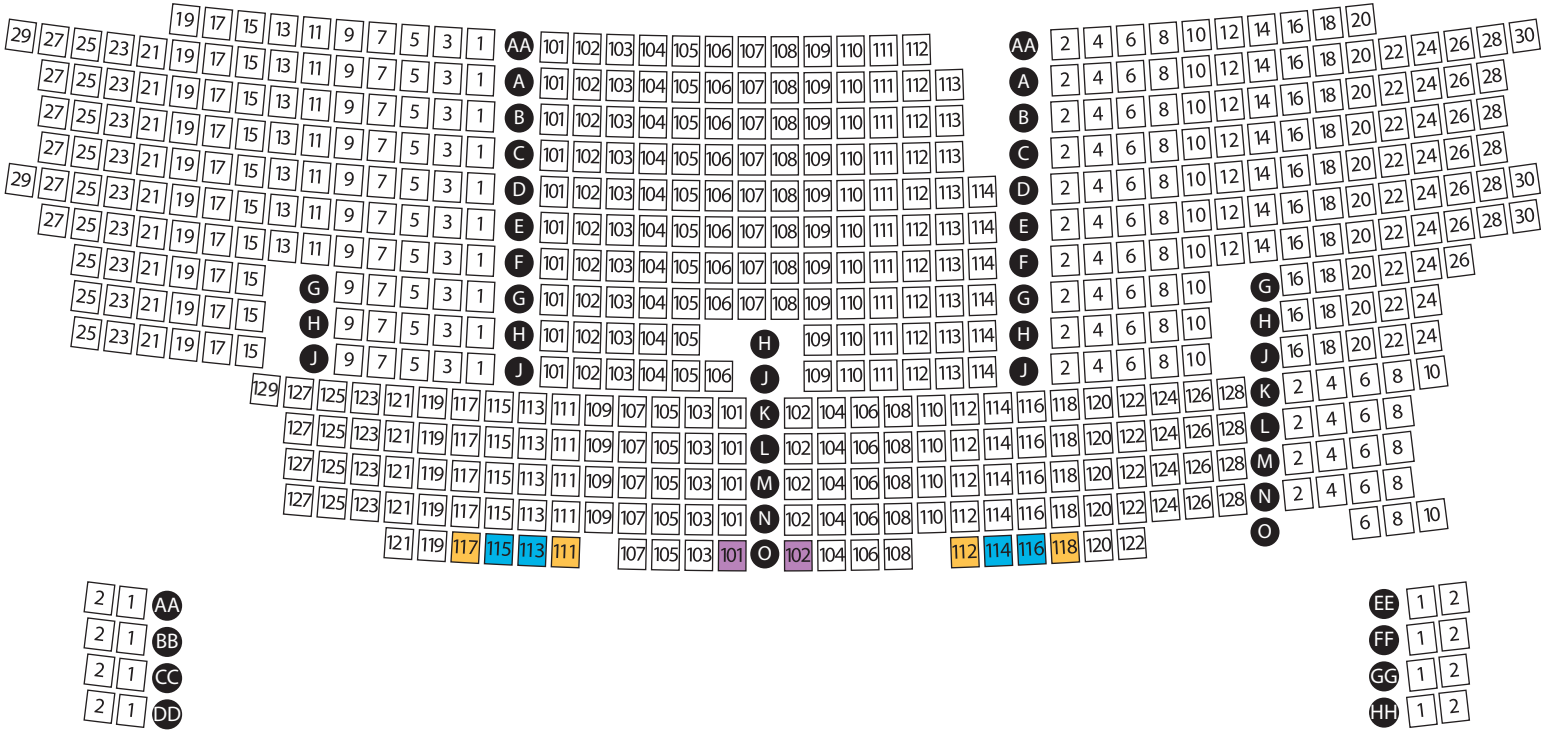

THE PALACE THEATRE SEATING CHART

ORCHESTRA FLOOR

MEZZANINE

BALCONY

ACCESSIBLE SEATING

WHEELCHAIR ACCESSIBLE TICKETS

These are spaces reserved for guests who will remain in their wheelchair to enjoy the show.

LOW VISION & HARD OF HEARING

These seats are reserved for guests with visual or hearing disabilities.

AISLE TRANSFER SEATS

These seats have movable armrests for guests who have limited mobility. Some of these seats require the use of stairs.

COMPANION SEATS

These seats are reserved for guests accompanying individuals who purchase wheelchair accessible tickets.