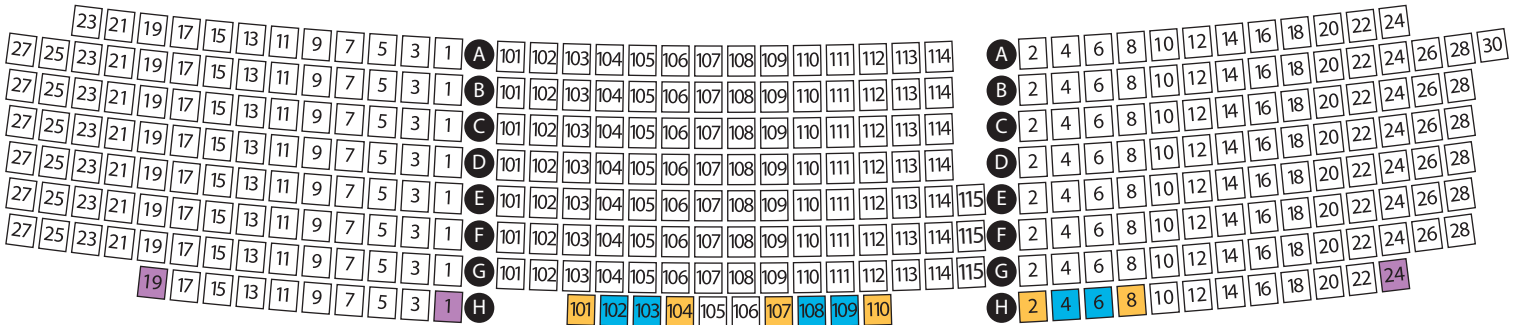

THE PALACE THEATRE SEATING CHART

ORCHESTRA FLOOR

MEZZANINE

BALCONY

ACCESSIBLE SEATING

WHEELCHAIR ACCESSIBLE TICKETS

These are spaces reserved for guests who will remain in their wheelchair to enjoy the show.

LOW VISION & HARD OF HEARING

These seats are reserved for guests with visual or hearing disabilities.

AISLE TRANSFER SEATS

These seats have movable armrests for guests who have limited mobility. Some of these seats require the use of stairs.