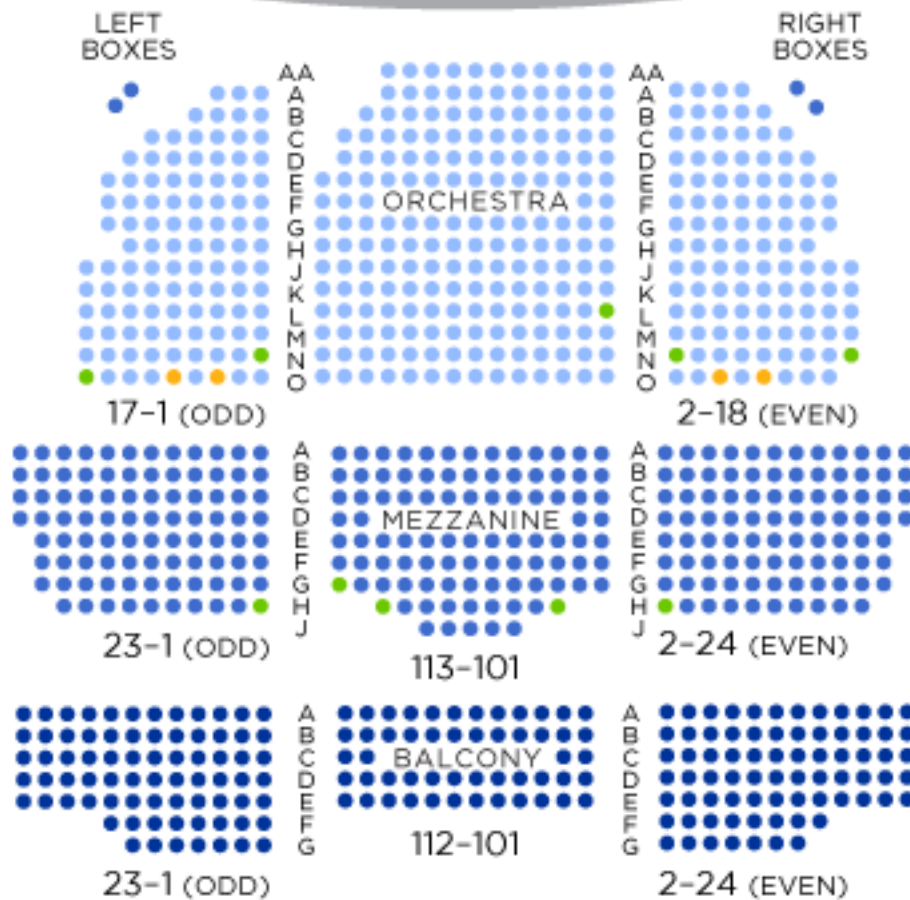

LYCEUM THEATRE

STAGE

Front Mezzanine Row A Overhangs Orchestra Row L
 Balcony Row A Overhangs Mezzanine Row C

● Aisle Seat with Folding Armrest ● Wheelchair Viewing

This map is subject to change