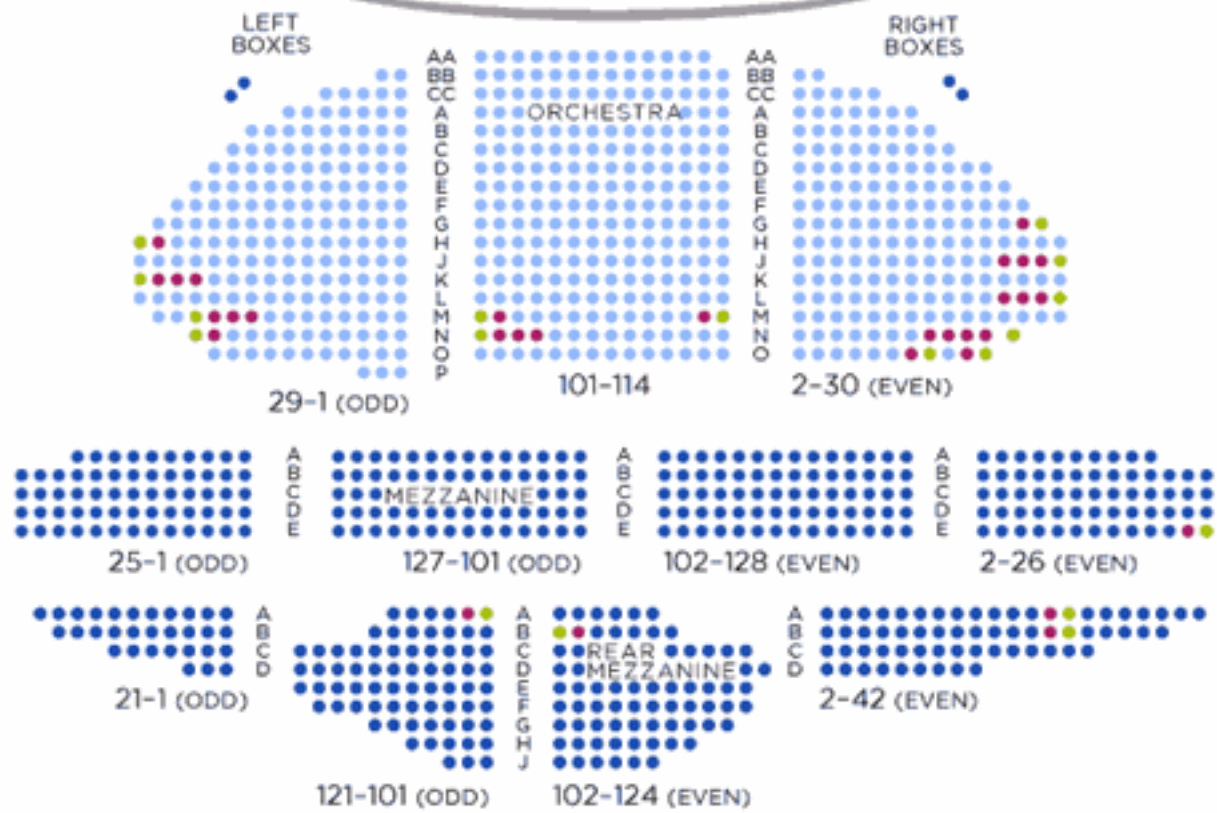

# AMBASSADOR THEATRE

## STAGE

Front Mezzanine Row A Overhangs Orchestra Row H

- Aisle Seat with Folding Armrest
- Wheelchair Viewing
- Companion

This map is subject to change