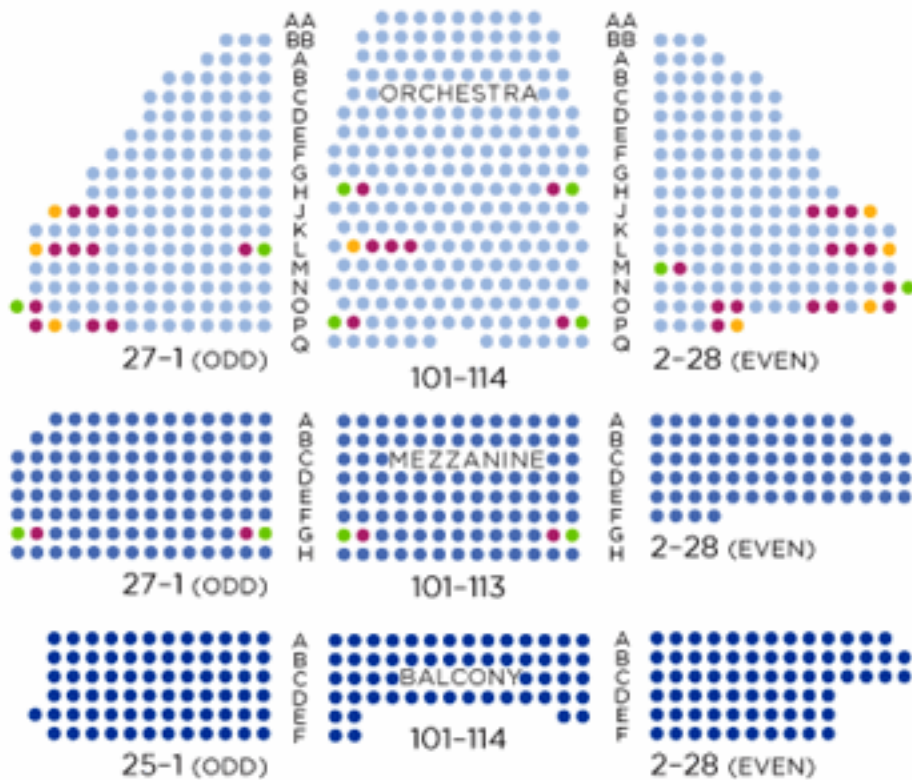

# BELASCO THEATRE

## STAGE

Mezzanine Row A Overhangs Orchestra Row J  
 Balcony Row A Overhangs Mezzanine Row C

- Aisle Seat with Folding Armrest
- Wheelchair Viewing
- Companion

This map is subject to change