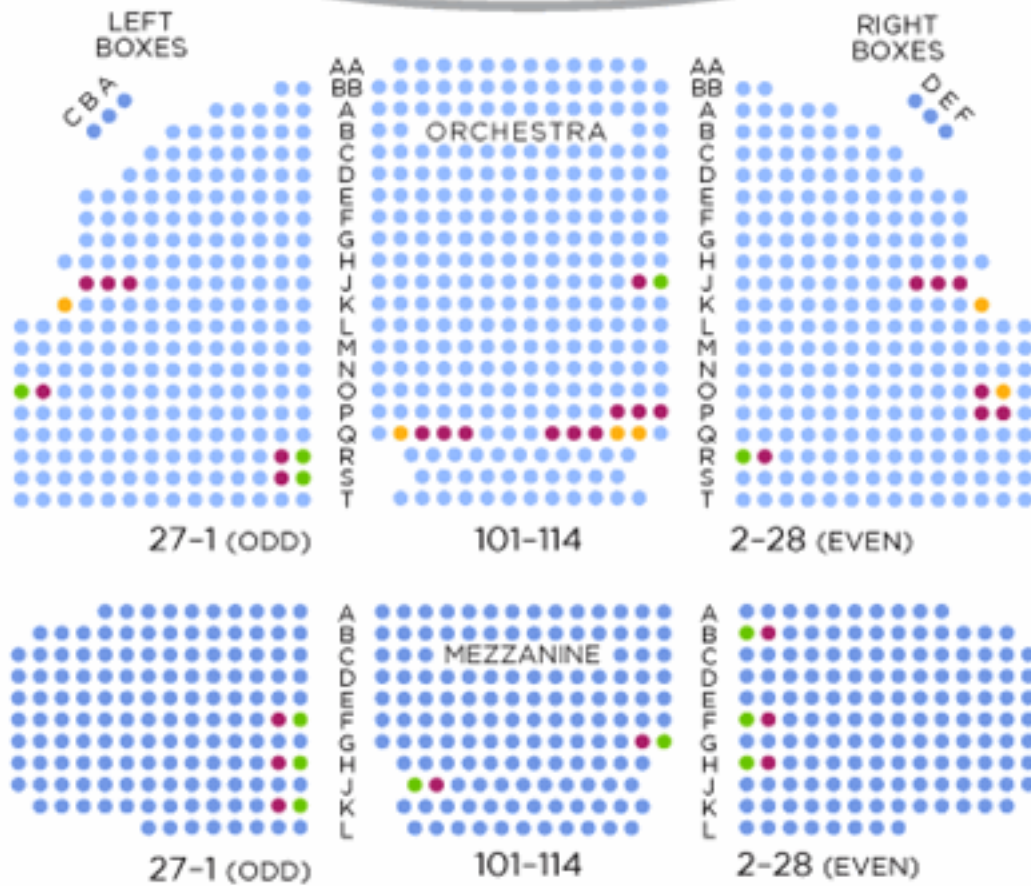

BROADHURST THEATRE

STAGE

Front Mezzanine Row A Overhangs Orchestra Row K
 Standing Room is Located Behind Row T in the Orchestra

● Aisle Seat with Folding Armrest ● Wheelchair Viewing ● Companion

This map is subject to change