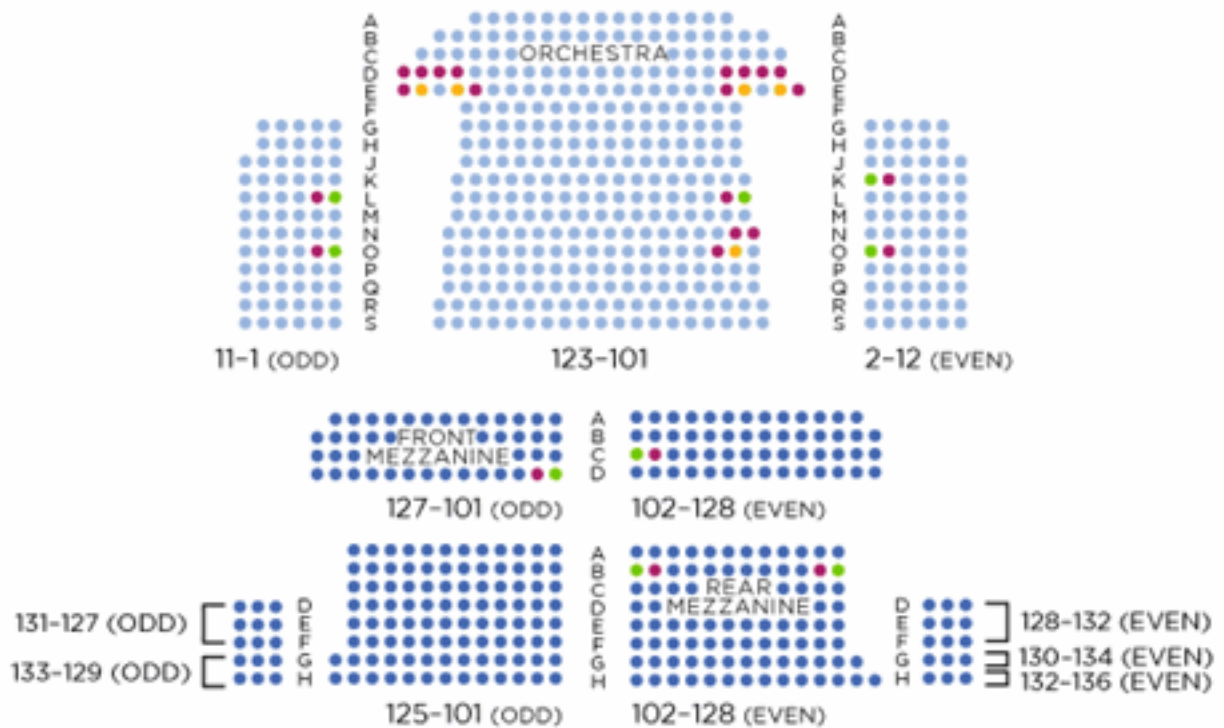

JOHN GOLDEN THEATRE

STAGE

Front Mezzanine Row A Overhangs Orchestra Row L

- Aisle Seat with Folding Armrest
- Wheelchair Viewing
- Companion

This map is subject to change