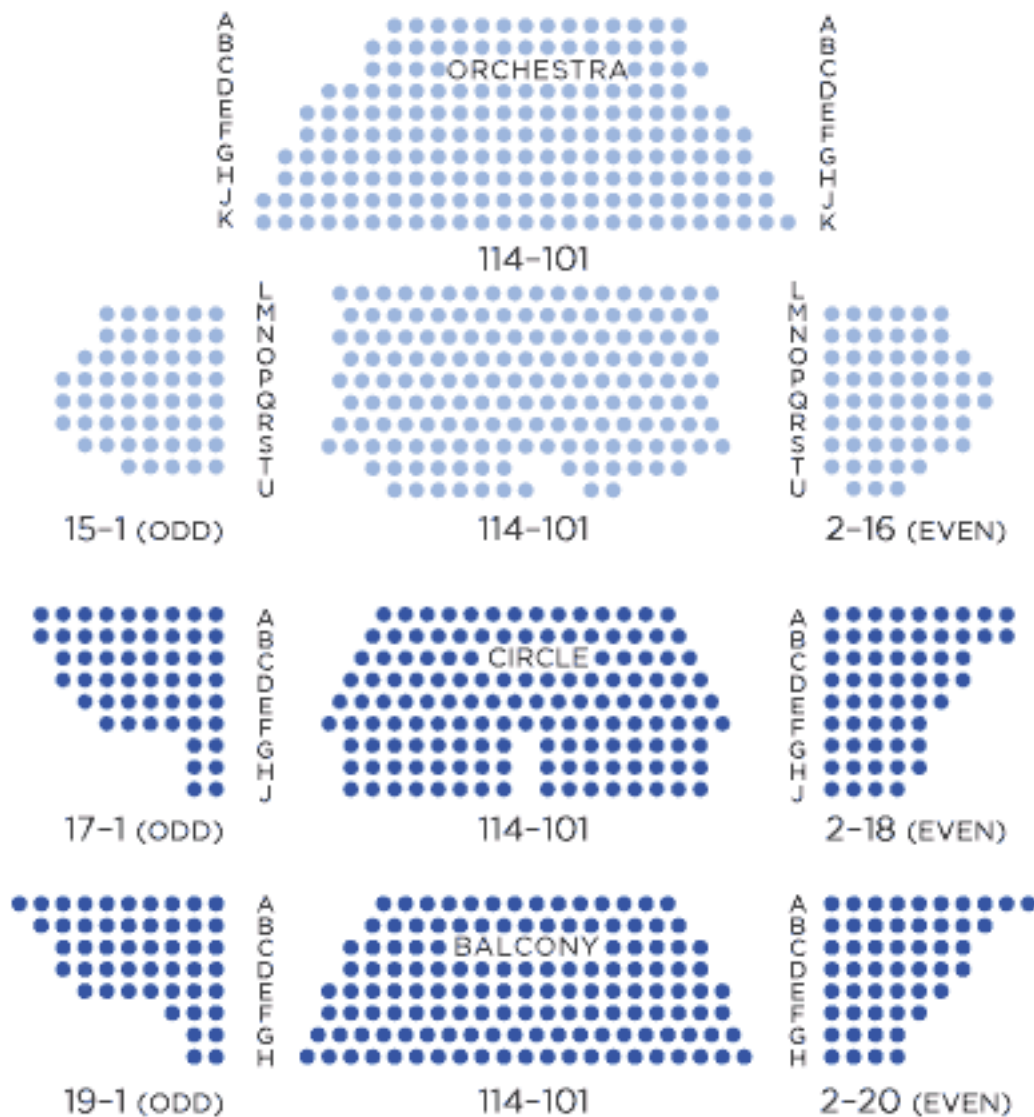

HUDSON THEATRE

STAGE

This map is subject to change