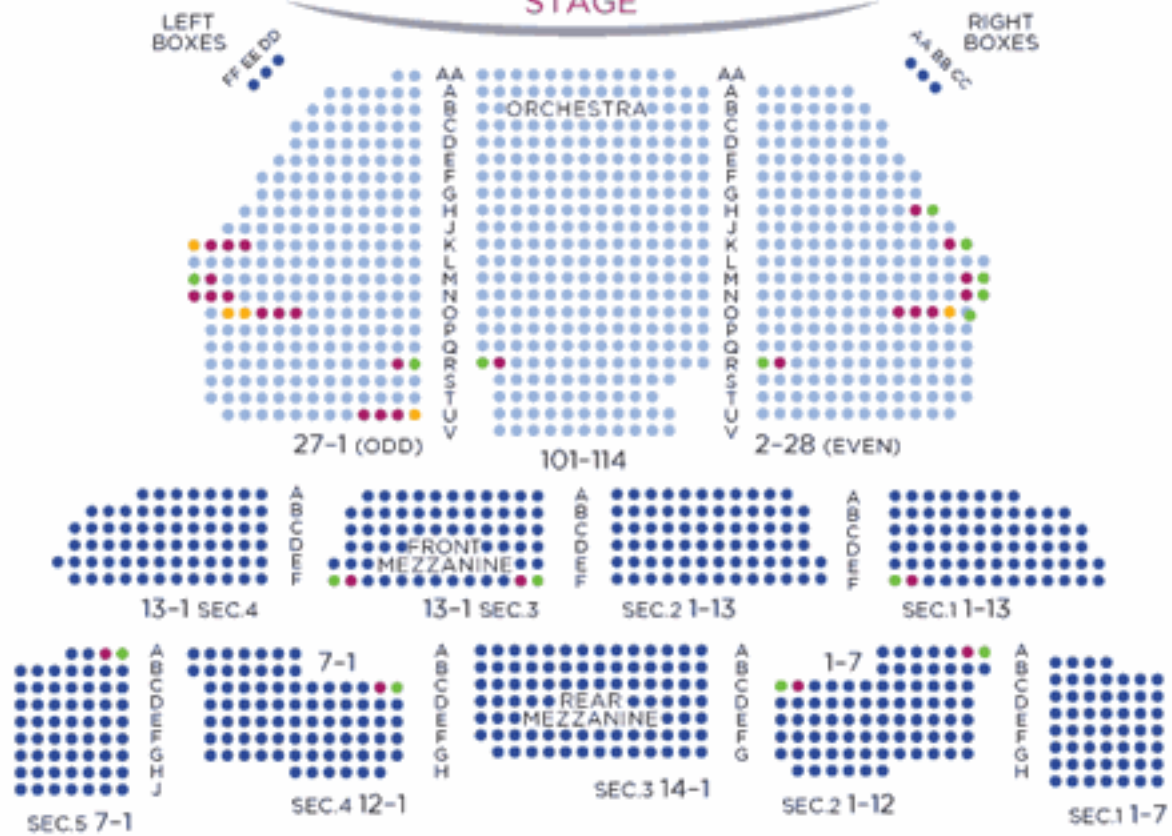

IMPERIAL THEATRE

STAGE

Front Mezzanine Row A Overhangs Orchestra Row H

- Aisle Seat with Folding Armrest
- Wheelchair Viewing
- Companion

This map is subject to change