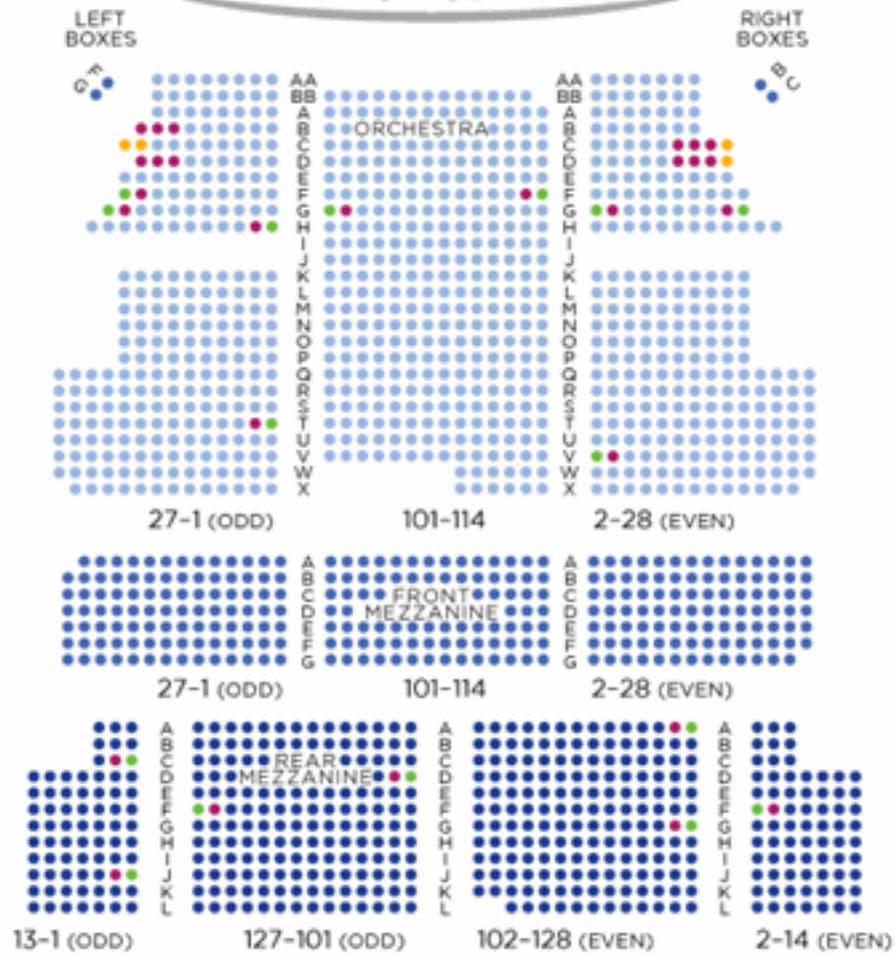

MAJESTIC THEATRE

STAGE

Front Mezzanine Row A Overhangs Orchestra Row H

- Aisle Seat with Folding Armrest
- Wheelchair Viewing
- Companion

This map is subject to change