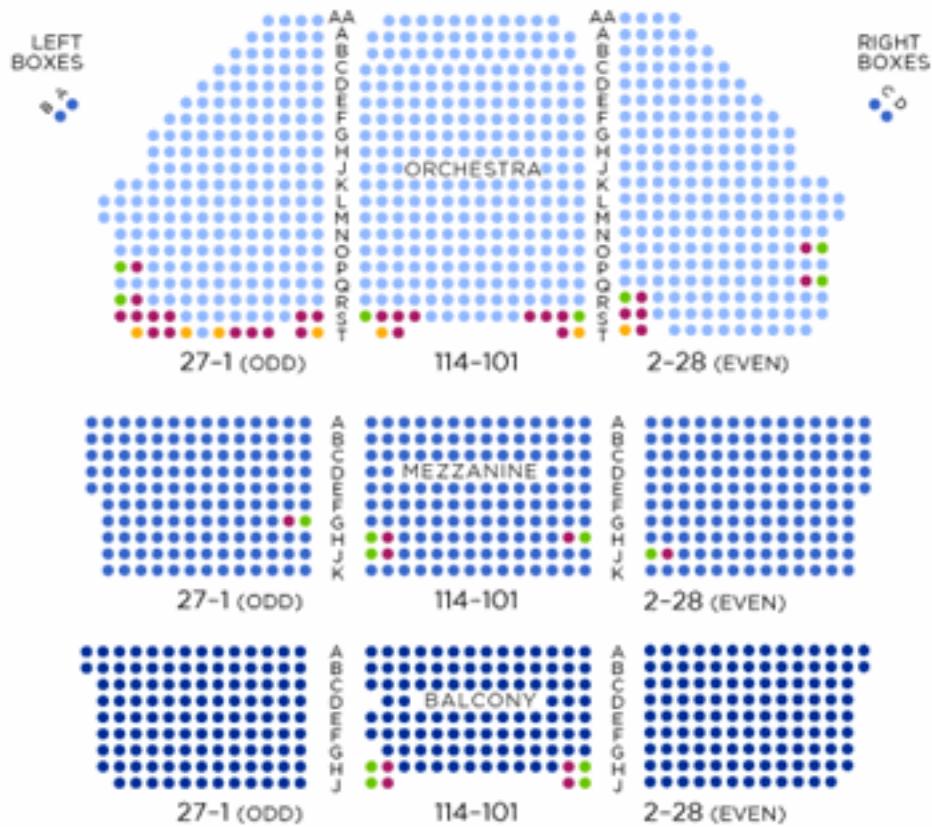

# SHUBERT THEATRE STAGE

Front Mezzanine Row A Overhangs Orchestra Row L  
Balcony Row A Overhangs Mezzanine Row C

- Aisle Seat with Folding Armrest
- Wheelchair Viewing
- Companion

This map is subject to change