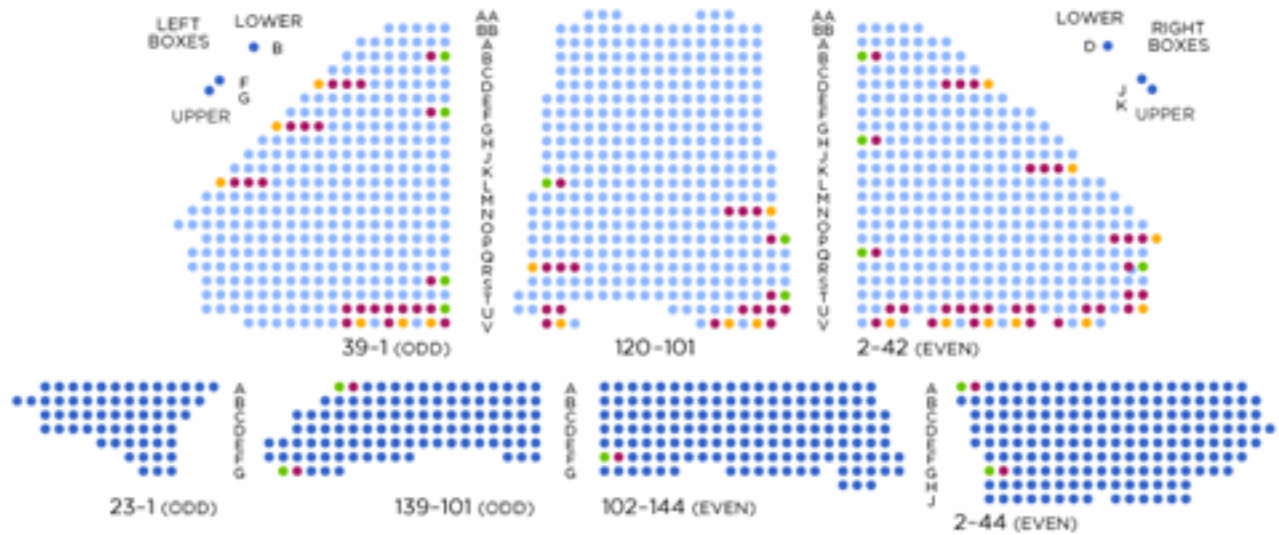

WINTER GARDEN THEATRE STAGE

Mezzanine Row A Overhangs Row O at Center of Orchestra

- Aisle Seat with Folding Armrest
- Wheelchair Viewing
- Companion

This map is subject to change