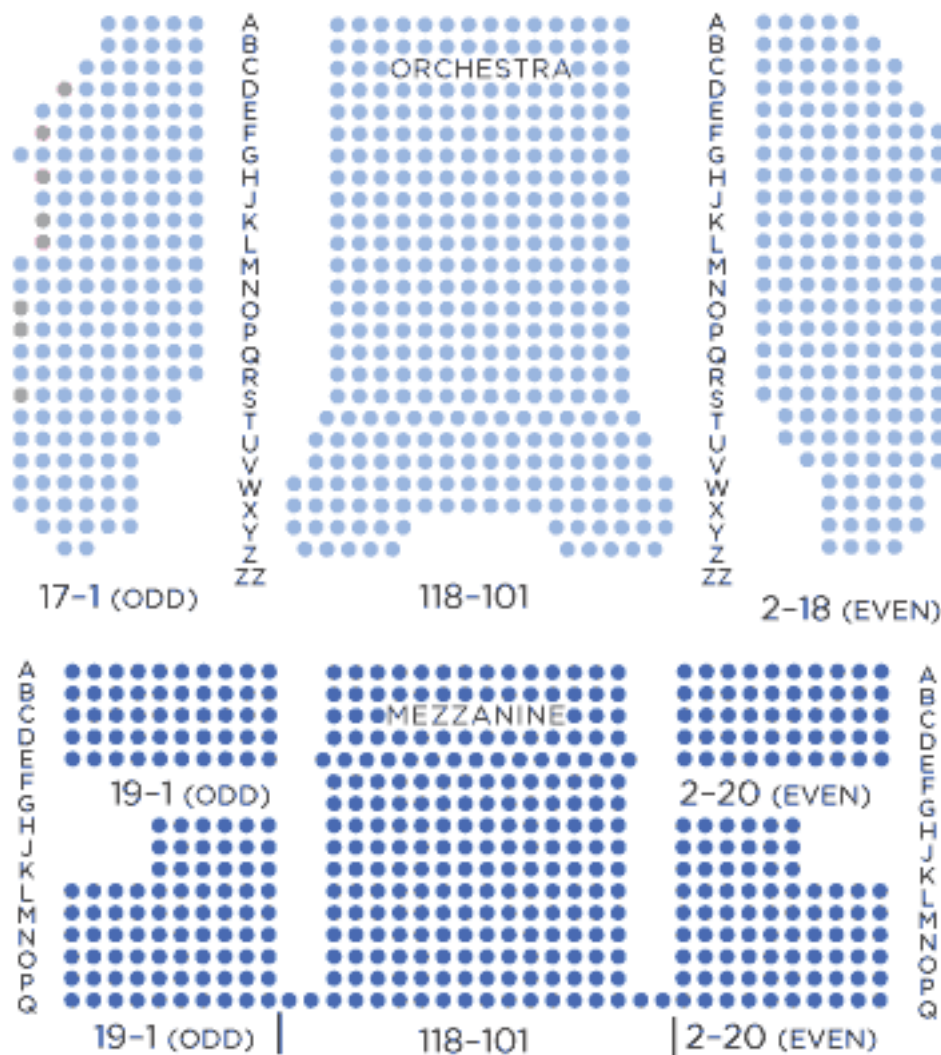

AUGUST WILSON THEATRE

STAGE

Front Mezzanine Row A Overhangs Orchestra Row 11

- Aisle Seat with Folding Armrest
- Wheelchair Viewing

This map is subject to change