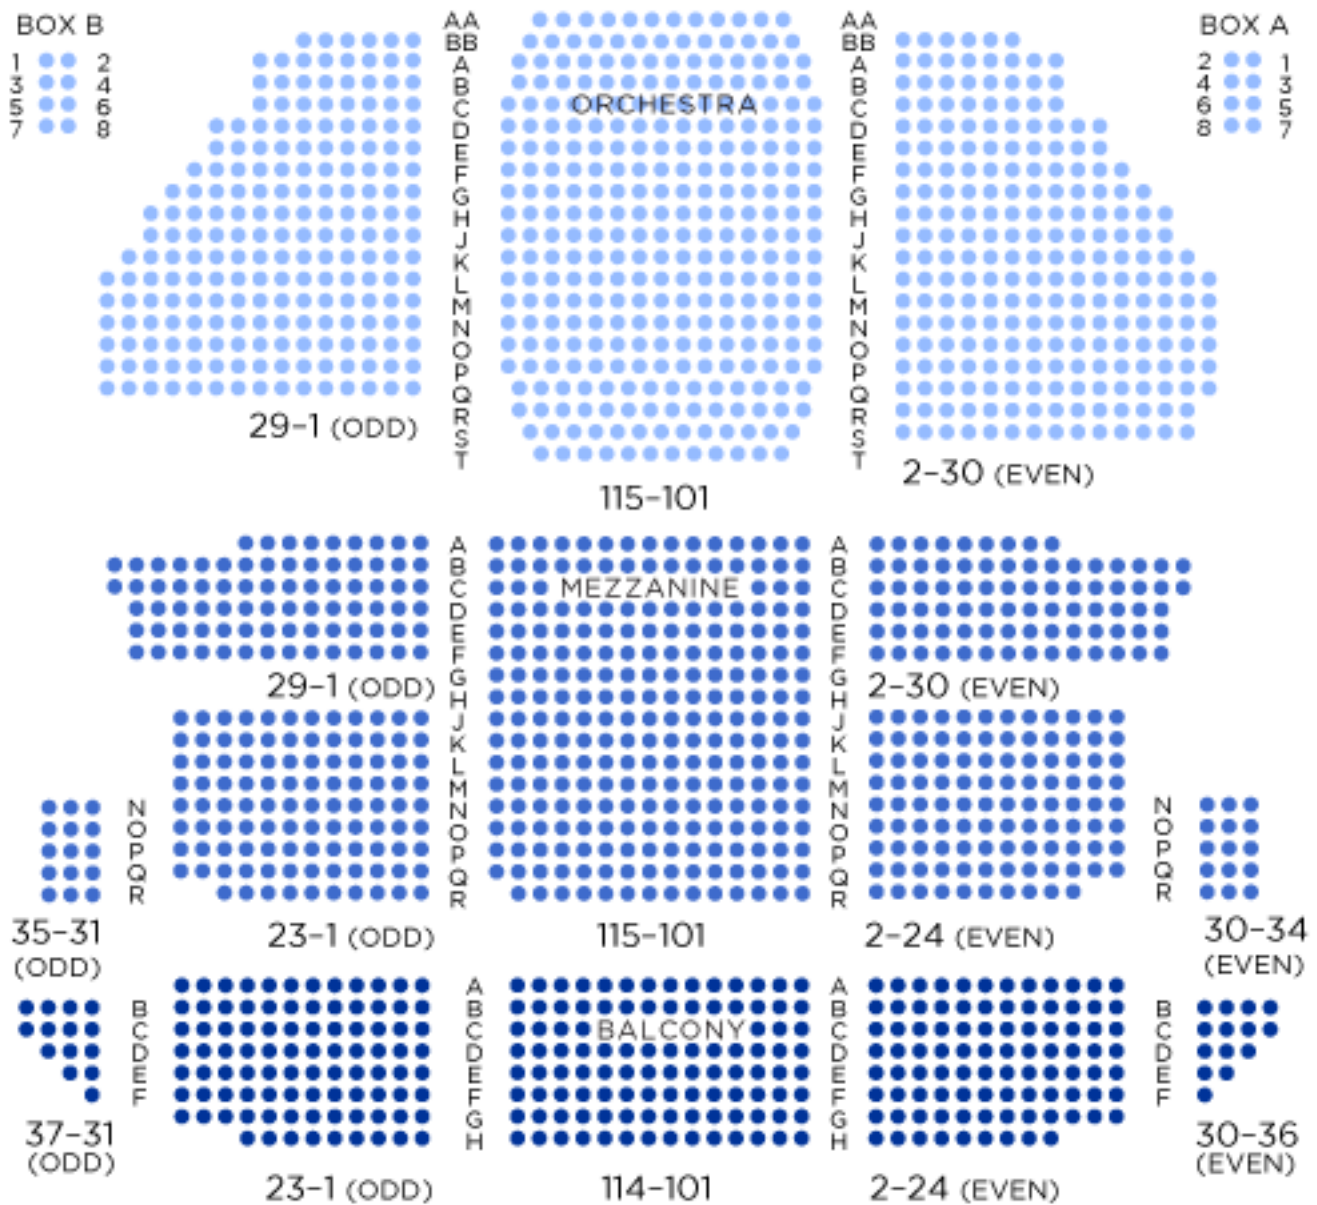

ST. JAMES THEATRE

STAGE

Mezzanine Row A Overhangs 9th Row Orchestra
 Balcony Row A Overhangs 9th Row Mezzanine

This map is subject to change