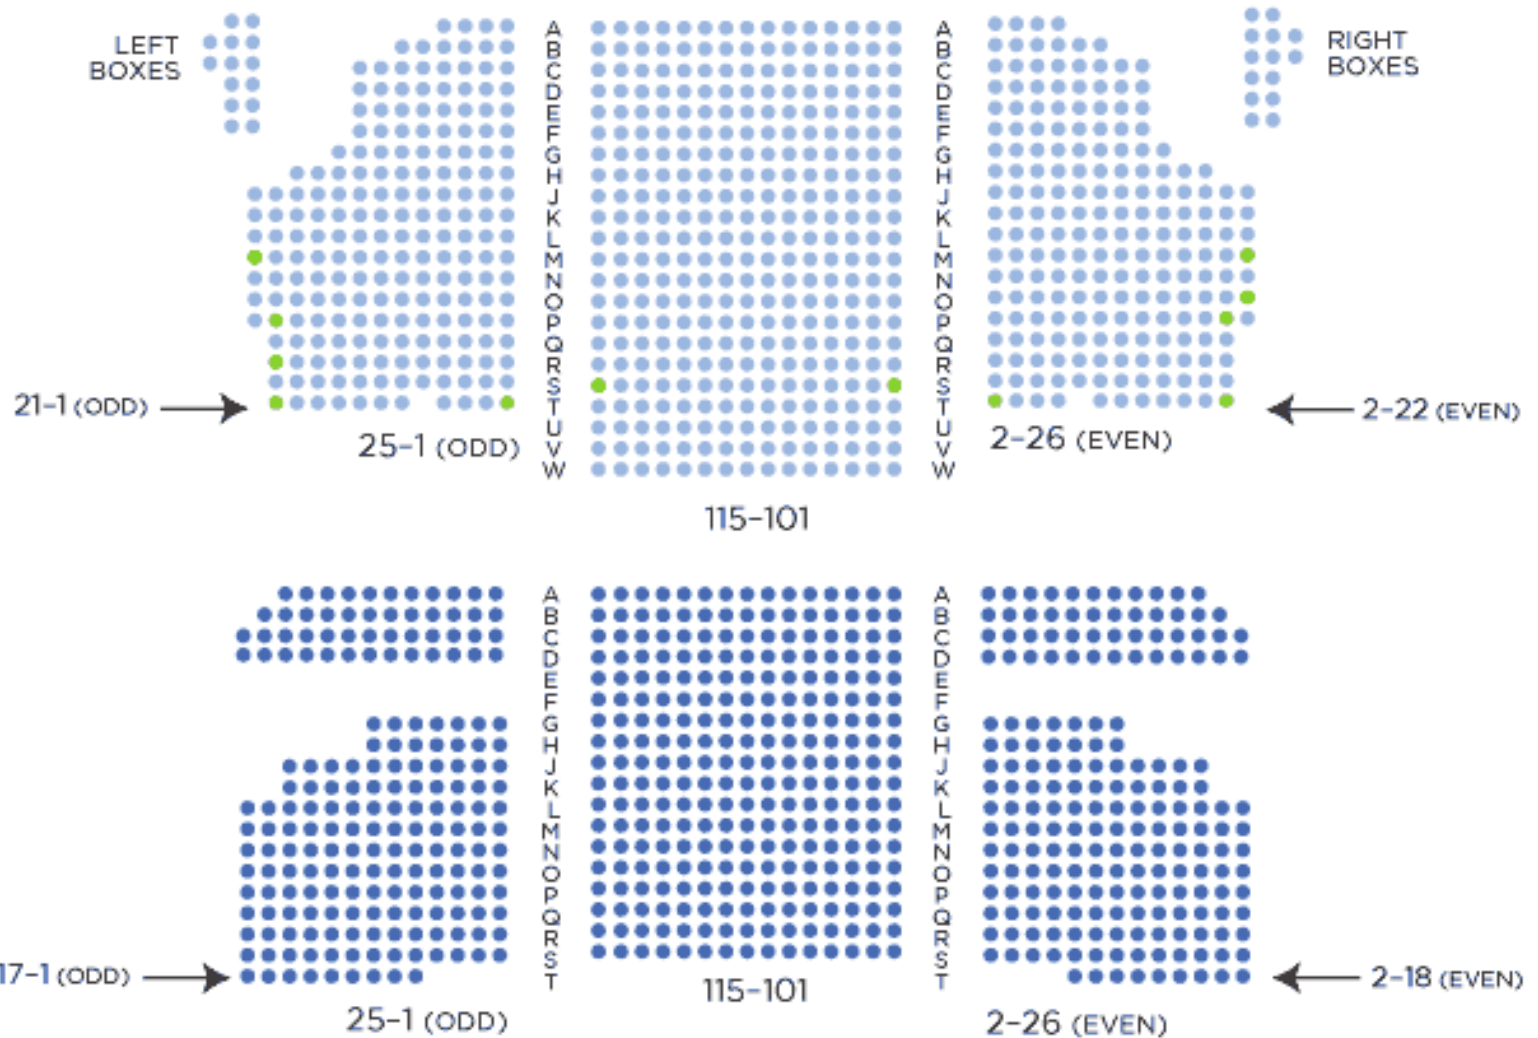

# AL HIRSCHFELD THEATRE

## STAGE

Mezzanine Row A Overhangs 12th Row Orchestra

● Aisle Seat with Folding Armrest ● Wheelchair Viewing

This map is subject to change