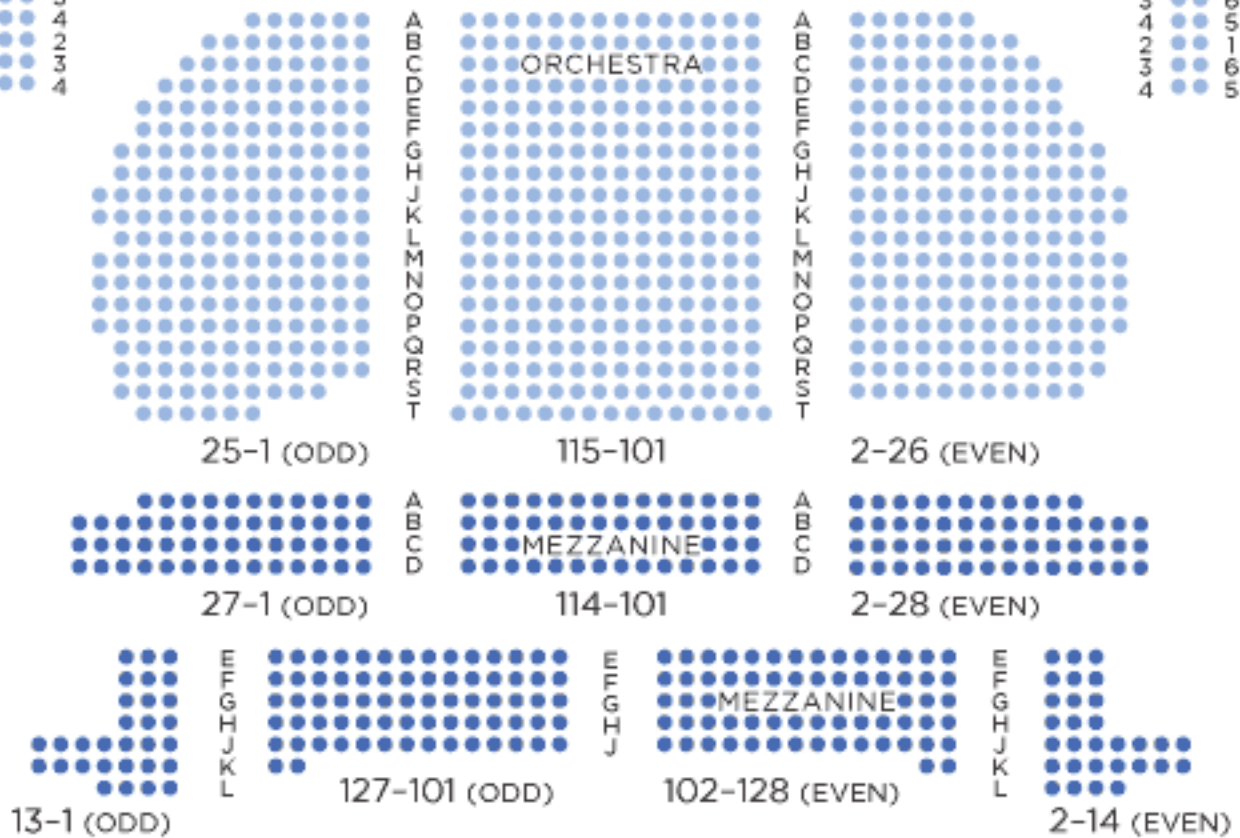

# EUGENE O'NEILL THEATRE STAGE

Mezzanine Row A Overhangs Orchestra Row L

Standing room locations  
(available for sold out performances at the box office only)  
are located directly behind the last row in the orchestra.

This map is subject to change