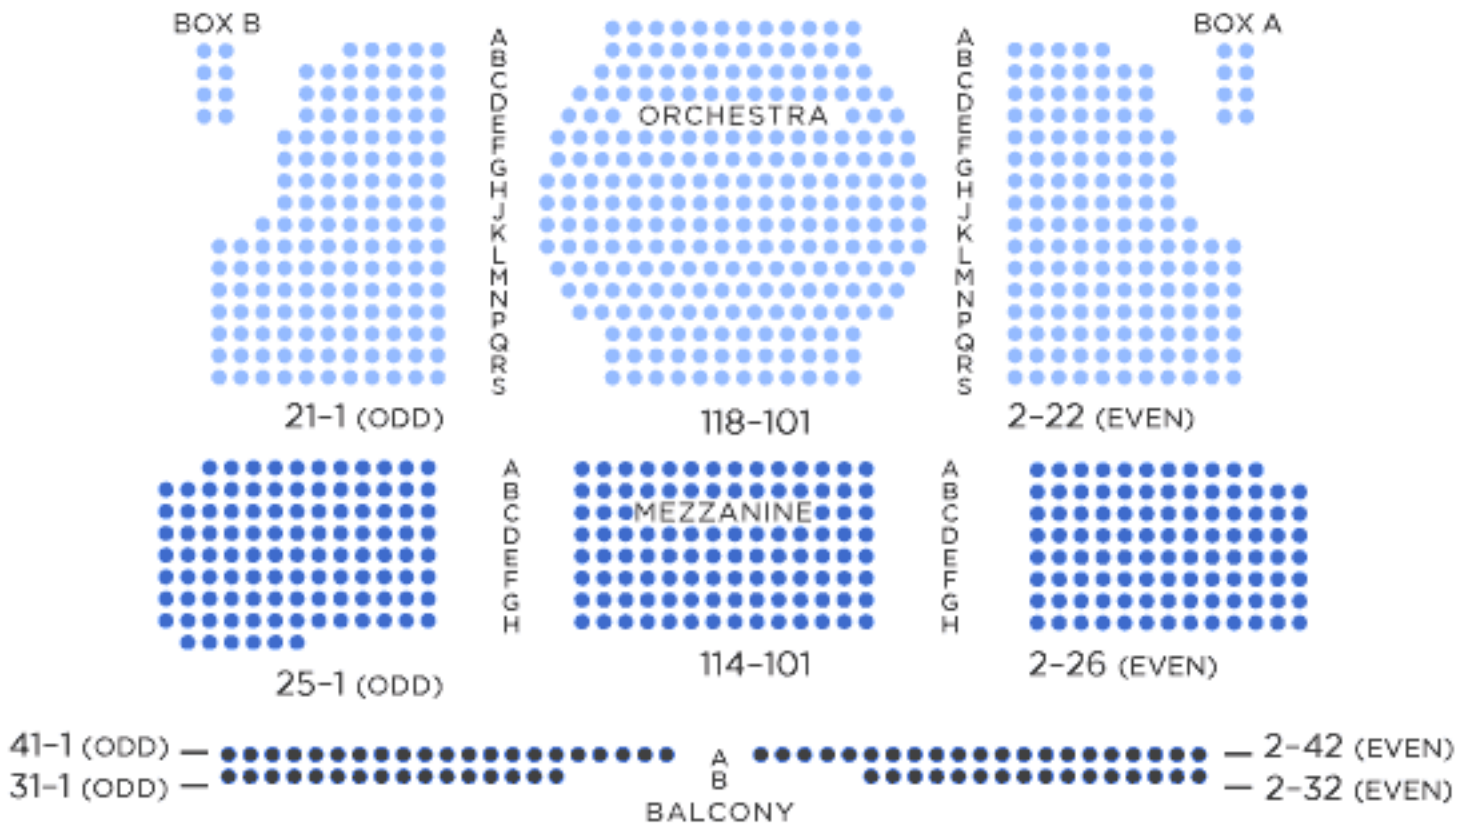

WALTER KERR THEATRE

STAGE

Mezzanine Row A Overhangs 8th Row Orchestra
 Balcony Row A Overhangs 4th Row Mezzanine

This map is subject to change